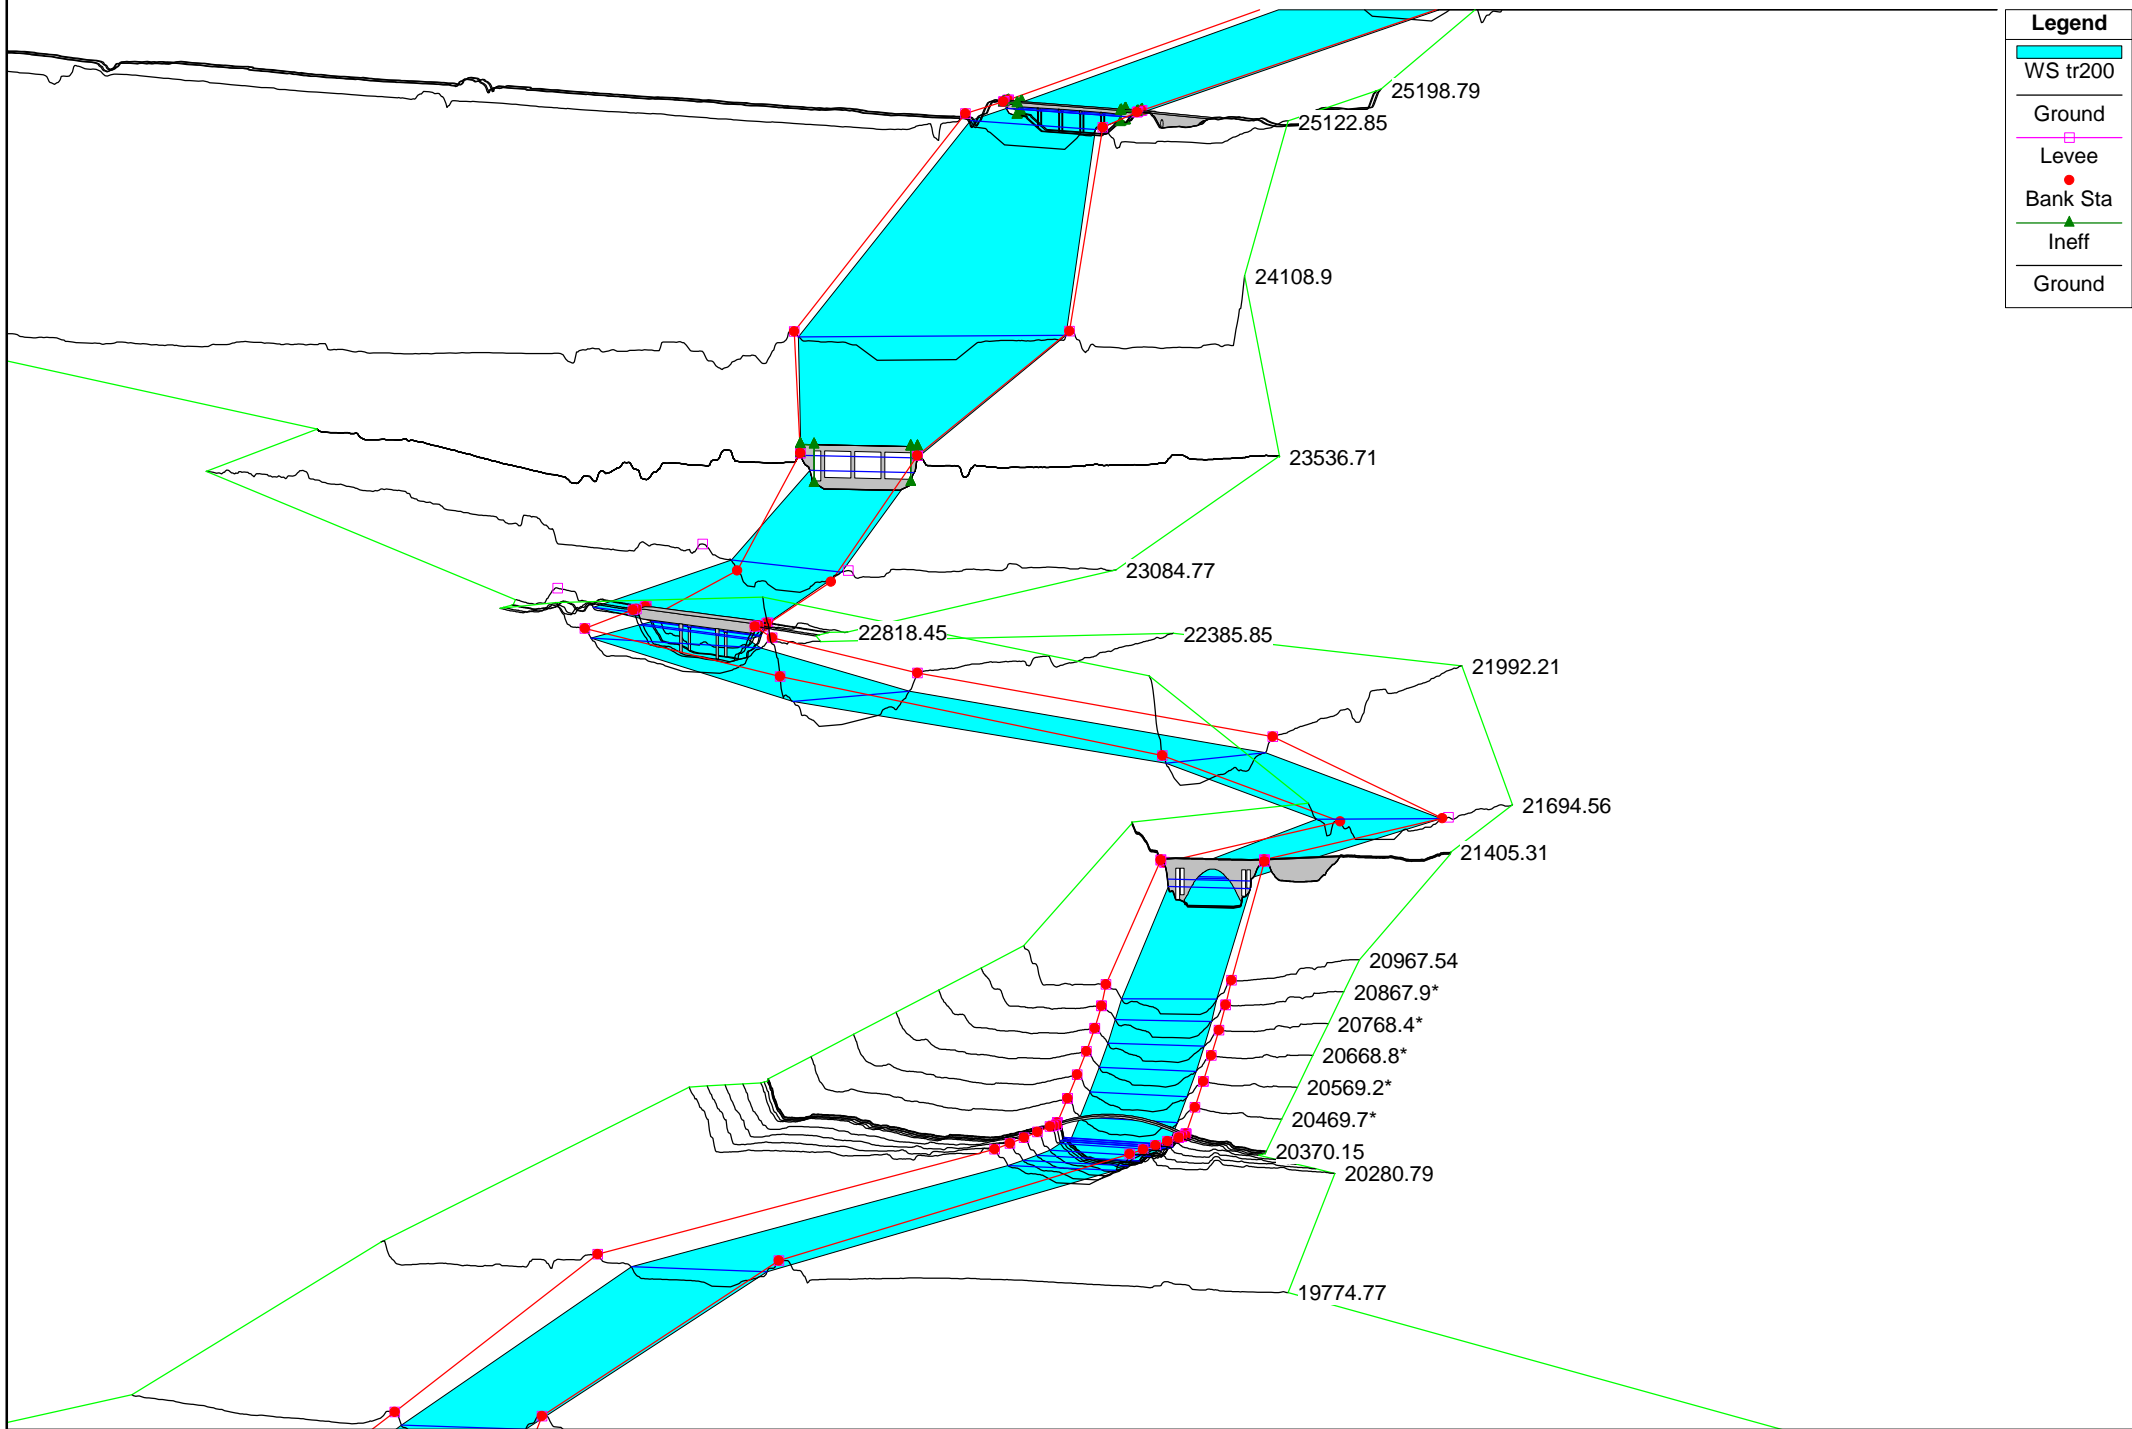

# Adda Sopralacuale TR200

**Legend**

- WS tr200
- Ground
- Levee
- Bank Sta
- Ineff
- Ground